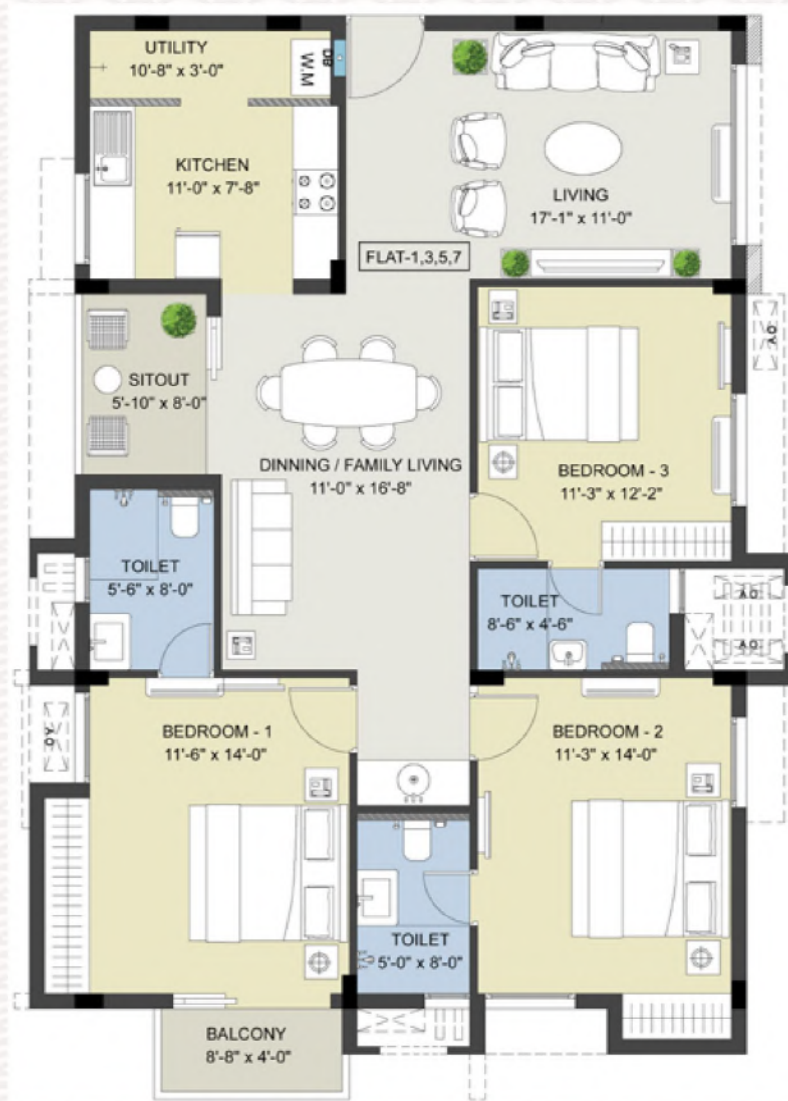

Units - 1,3,5,7

RERA Carpet Area : 1157 Sq.Ft
Plinth Area : 1369 Sq.Ft
Super Built up Area : 1606 Sq.Ft

KEY PLAN

Units - 2,4,6,8

RERA Carpet Area : 1156 Sq.Ft
Plinth Area : 1369 Sq.Ft
Super Built up Area : 1606 Sq.Ft

KEY PLAN